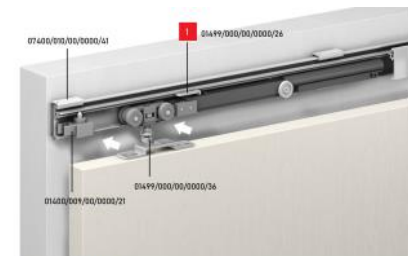

Side-wall fixing application example
壁裝安裝圖