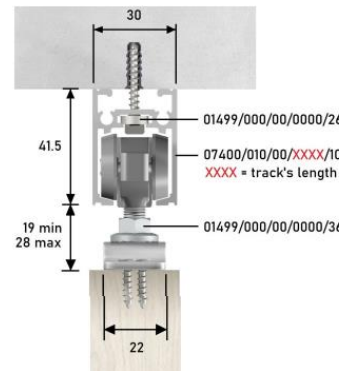

Top fixing application example
頂裝安裝圖