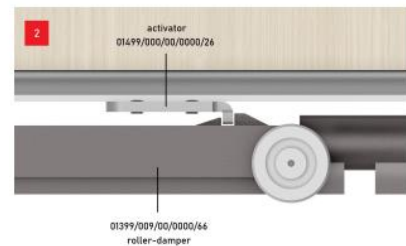

Top fixing application example
頂裝安裝圖