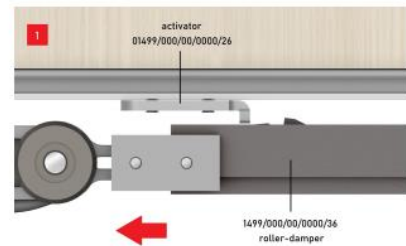

Door in closing phase. Damper loaded and to be activated
門正在關上，阻尼裝置裝入及準備啟動