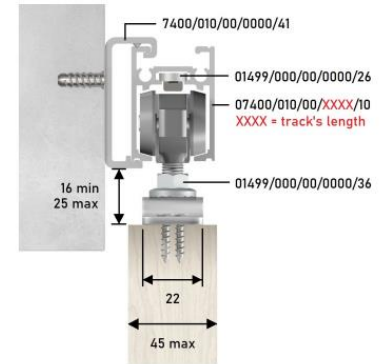

Top fixing application example
頂裝安裝圖