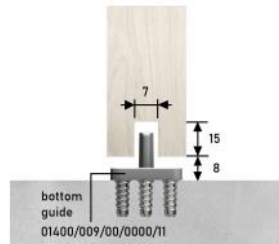

Top fixing application example
頂裝安裝圖