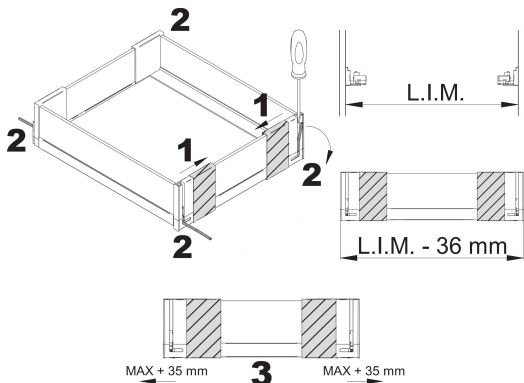

## HANGING RAILS

Venus series hanging rail with side and undermount cabinet fitting kit for 900/1200 mm width cabinet

Venus 系列掛衣通連側裝及頂裝安裝配件套裝，900/1200 mm 寬櫃體適用

Model No. 型號	Size 尺寸 (mm)			For Cabinet Width 適用櫃體寬度 (mm)
	W 闊	D 深	H 高	
<b>HVB-HR90</b>	860	22	80	900
<b>HVB-HR120</b>	1160	22	80	1200

## DRAWERS BASKETS

Venus series 4-sided drawer with 8 mm thick glass sides, dark grey HDF bottom and 2 sides with stainless steel bottom edge for min. 550/max. 620 mm and min. 830/max. 900 mm internal cabinet width

Venus 系列衣櫃抽屜，配 4 邊 8 mm 厚玻璃圍欄、深灰色木底板及 2 側不銹鋼底圍邊籃，櫃體內寬最少 550/最大 620 mm 及最少 830/最大 900 mm 適用

Model No. 型號	Size 尺寸 (mm)		
	W 闊	D 深	H 高
<b>HVB-WD60/145</b>	550-620	522	145
<b>HVB-WD90/145</b>	830-900	522	145

### Width Adjustment

- 1-3 Set the frame on the requested dimension  
1-3 把框架調較至所需寬度

- 6 Basket ready to be mounted into the cabinet  
6 籃子準備好安裝到櫃體裏

Made in Italy  
意大利製造

FRAMES

Venus series width adjustable pull-out wardrobe frame, with soft close, for min. 550/max. 620 mm and min. 830/max. 900 mm internal cabinet width