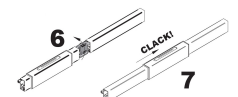

6-7 Block it and slide the cover
6-7 鎖定尺寸後，把蓋子推回原處