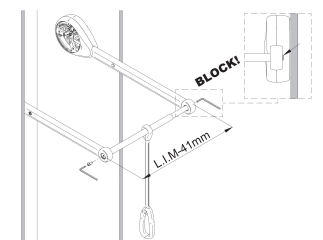

- For internal cabinet width 適用櫃體內寬 : 500-750 mm (HVB-WH50/75M)  
750-1250 mm (HVB-WH75/125M)
- Material 材質 : Steel (Clothes rail, arm and pull bar)  
鋼質(掛衣杆、支撐臂和拉杆)  
Plastic (Housing, connecting parts and grip)  
塑料(裝飾蓋、連接部分和手柄)
- Loading 承重 : Max. 12 kg 不超過 12 kg
- Installation 安裝 : For screw fixing to wardrobe side panels  
螺絲固定於側板

HVB-WH50/75M

HVB-WH75/125M

- with soft-close and self assisted mechanism  
帶緩衝關閉及自拉協助功能
- screws are not visible granting the best aesthetics  
設計時尚及美觀，安裝螺絲隱藏不見
- with an extremely ergonomic handle  
帶有符合人體工學的拉手
- regulation allows a well-balanced distribution of efforts on the whole mechanism  
傾斜調節功能令整個系統的力度分佈更平均
- easy adjustment of the length of hanger pipes  
掛衣杆的長度可簡易調節

HVB-WH50/125S

Kit of 2 pcs spacers for wardrobe lift hanger  
下拉式掛衣杆用加高墊套裝

Material 物質 : ABS 樹脂  
Finish 顏色 : Dark grey 深灰色  
Size 尺寸 : 148 dia. x 16H mm

Side-view  
側視圖

Front-view  
正視圖

Adjustment of the length of hanger pipe  
掛衣杆長度調節

## HANGING RAILS

Venus series hanging rail with side and undermount cabinet fitting kit for 900/1200 mm width cabinet

Venus 系列掛衣通連側裝及頂裝安裝配件套裝，900/1200 mm 寬櫃體適用

Model No. 型號	Size 尺寸 (mm)			For Cabinet Width 適用櫃體寬度 (mm)
	W 闊	D 深	H 高	
<b>HVB-HR90</b>	860	22	80	900
<b>HVB-HR120</b>	1160	22	80	1200