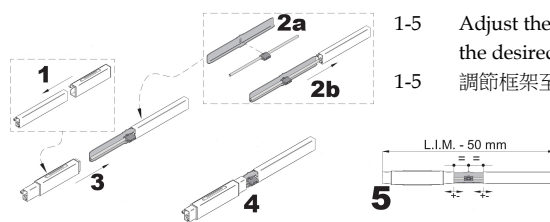

Back Width Adjustment 後面寬度調節

1-5 Adjust the frame to the desired width
1-5 調節框架至所需寬度

6-7 Block it and slide the cover
6-7 鎖定尺寸後，把蓋子推回原處