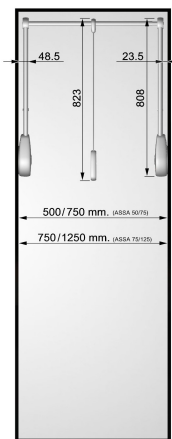

- For internal cabinet width 適用櫃體內寬 : 500-750 mm (HVB-WH50/75M)  
750-1250 mm (HVB-WH75/125M)
- Material 材質 : Steel (Clothes rail, arm and pull bar)  
鋼質(掛衣杆、支撐臂和拉杆)  
Plastic (Housing, connecting parts and grip)  
塑料(裝飾蓋、連接部分和手柄)
- Loading 承重 : Max. 12 kg 不超過 12 kg
- Installation 安裝 : For screw fixing to wardrobe side panels  
螺絲固定於側板

HVB-WH50/75M

HVB-WH75/125M

- with soft-close and self assisted mechanism  
帶緩衝關閉及自拉協助功能
- screws are not visible granting the best aesthetics  
設計時尚及美觀，安裝螺絲隱藏不見
- with an extremely ergonomic handle  
帶有符合人體工學的拉手
- regulation allows a well-balanced distribution of efforts on the whole mechanism  
傾斜調節功能令整個系統的力度分佈更平均
- easy adjustment of the length of hanger pipes  
掛衣杆的長度可簡易調節

HVB-WH50/125S

Kit of 2 pcs spacers for wardrobe lift hanger  
下拉式掛衣杆用加高墊套裝

Material 物質 : ABS 樹脂  
Finish 顏色 : Dark grey 深灰色  
Size 尺寸 : 148 dia. x 16H mm

Side-view  
側視圖

Front-view  
正視圖

Adjustment of the length of hanger pipe  
掛衣杆長度調節