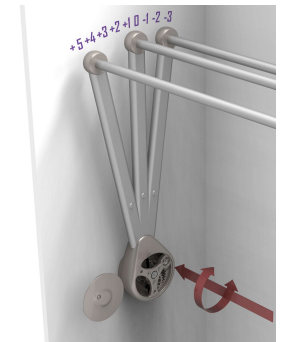

Made in Italy  
意大利製造

WARDROBE LIFTS

AMBROGIO side-mounted wardrobe lift hanger, adjustable width with soft-closing and self-assisted mechanism

AMBROGIO 側裝、下拉式掛衣杆，寬度可調節，升降時帶緩衝

Model No. 型號	Size 尺寸 (mm)			Material 材料	Finish 顏色
	W 闊	D 深	H 高		
HVB-WH50/75M	500-750	168	806	Steel & plastic 鋼及塑料	Dark grey & matt dark grey 深灰及啞粉灰
HVB-WH75/125M	750-1250				

HVB-WH50/75M

HVB-WH75/125M

- with soft-close and self assisted mechanism  
帶緩衝關閉及自拉協助功能
- screws are not visible granting the best aesthetics  
設計時尚及美觀，安裝螺絲隱藏不見
- with an extremely ergonomic handle  
帶有符合人體工學的拉手
- regulation allows a well-balanced distribution of efforts on the whole mechanism  
傾斜調節功能令整個系統的力度分佈更平均
- easy adjustment of the length of hanger pipes  
掛衣杆的長度可簡易調節

HVB-WH50/125S

Kit of 2 pcs spacers for wardrobe lift hanger  
下拉式掛衣杆用加高墊套裝

Material 物質 : ABS 樹脂  
Finish 顏色 : Dark grey 深灰色  
Size 尺寸 : 148 dia. x 16H mm

Side-view  
側視圖

Front-view  
正視圖

Adjustment of the length of hanger pipe  
掛衣杆長度調節