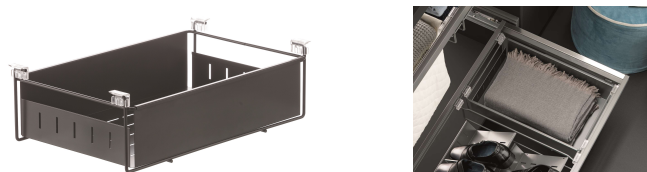

Back Width Adjustment 後面寬度調節

1-5 Adjust the frame to the desired width  
1-5 調節框架至所需寬度

6-7 Block it and slide the cover  
6-7 鎖定尺寸後，把蓋子推回原處

BASKETS

Venus series metal plate basket with fixing clips (to be mounted on the wardrobe frame)