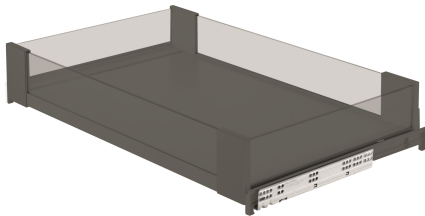

DRAWERS BASKETS